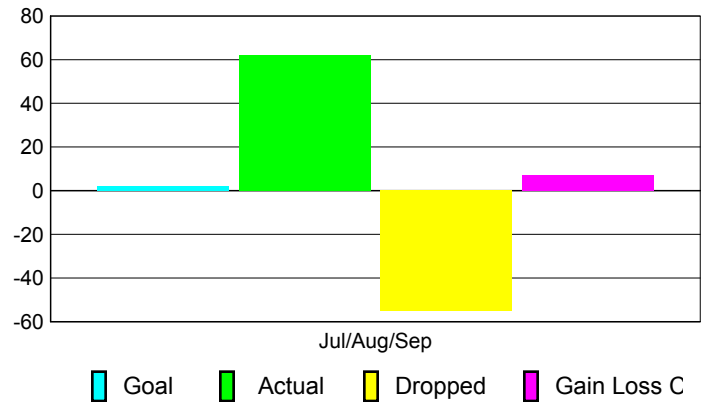

Club Results 2010-2011

Goal, New, Dropped, Gain/Loss

MEMBERSHIP

Membership Results 2010-2011
--

Membership 2009-2010

Month	Net Memb Goal	Actual New Memb	Actual Dropped Memb	Gain/Loss of Memb	Gain/Loss of Memb
Jul/Aug/Sep	2	62	-55	7	-31
Totals	2	62	-55	7	-31

Membership Results 2010-2011

Goal, New, Dropped, Gain/Loss

Comparison of Club Gain/Loss

Current Year Compared to the Previous Year

Comparison of Membership Gain/Loss

Current Year Compared to the Previous Year