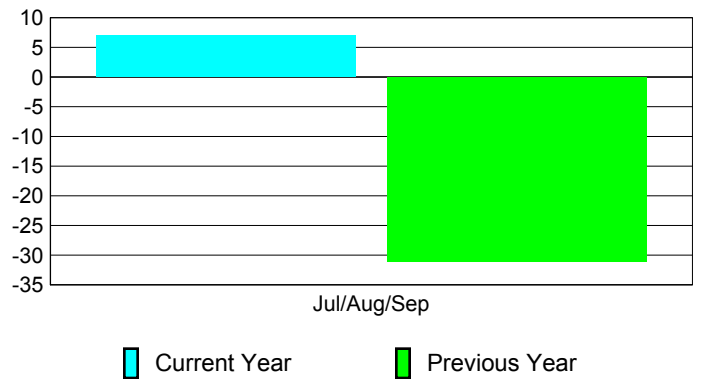

Membership Results 2010-2011

Goal, New, Dropped, Gain/Loss

Comparison of Club Gain/Loss

Current Year Compared to the Previous Year

Comparison of Membership Gain/Loss

Current Year Compared to the Previous Year

YTD Status Quo Clubs 2010-2011

Status Quo Clubs Compared to Status Quo Members

Gender Comparison 2010-2011

Male Female