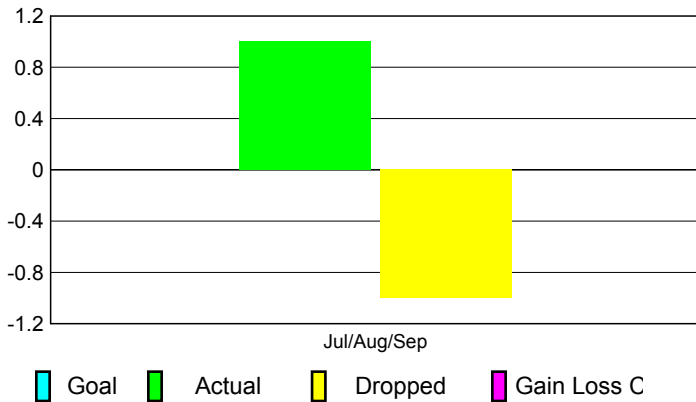

2010-2011 GMT Reports for District (or Undistricted) **District 103SW**

GMT: **JACQUES 'JACK' VERBEKE**

Location: **FRANCE**

GMT CA: **4**

CLUBS

Club Results 2010-2011

Clubs 2009-2010

Month	New Club Goal	Actual New Clubs	Actual Dropped Clubs	Gain/Loss of Clubs	Gain/Loss of Clubs
Jul/Aug/Sep	0	1	-1	0	0
Totals	0	1	-1	0	0

Club Results 2010-2011

Goal, New, Dropped, Gain/Loss

MEMBERSHIP

Membership Results 2010-2011
--

Membership 2009-2010

Month	Net Memb Goal	Actual New Memb	Actual Dropped Memb	Gain/Loss of Memb	Gain/Loss of Memb
Jul/Aug/Sep	2	62	-55	7	-31
Totals	2	62	-55	7	-31